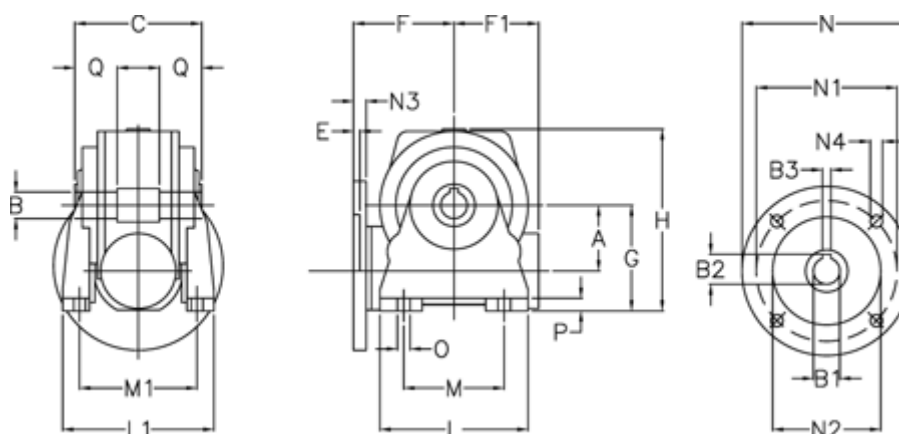

# Data Sheet

Article number: 3902049024133  
Description: Worm gear  
VF 49-N-24-80B14

## Measures

A = 49.5	F1 = 63	N1 = 100
B = 25 H7	G = 82	N2 = 80
B1 E7 = 19	H = 138	N3 = 10
B2 = 21.8	L = 110	N4 = 7
B3 H9 = 6	L1 = 124	O = 8.5
C = 82	M = 63	P = 12
E = 3	M1 = 98.5	Q = 22.5
F = 70	N = 120	